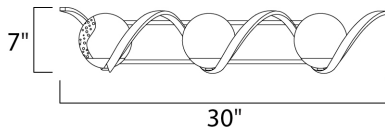

PRODUCT DESCRIPTION

Rectangular metal channel, finished in Black, is meticulously formed in a curl design to create a unique and dramatic design. Clear Seedy glass balls supported by cups of Polished Nickel are strategically positioned to balance out the design.

MEASUREMENTS

DIMENSION : 30" W x 7" H x 8" Ext
 BACK PLATE : 4" W x 20.47" H x 2" HCO
 HANGING WEIGHT : 10.6 lb

LAMPING

INPUT VOLTAGE : 120V
 BULB : 3 x 40W Incandescent E12 Candelabra , 120W Total
 BULB INCLUDED : (Not Included)
 DIMMABLE : Yes