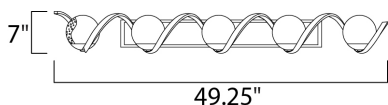

**PRODUCT DESCRIPTION**

Rectangular metal channel, finished in Black, is meticulously formed in a curl design to create a unique and dramatic design. Clear Seedy glass balls supported by cups of Polished Nickel are strategically positioned to balance out the design.

**MEASUREMENTS**

DIMENSION : 49.25" W x 7" H x 8" Ext  
 BACK PLATE : 28.5" W x 4" H x 2" HCO  
 HANGING WEIGHT : 13.27 lb

**LAMPING**

INPUT VOLTAGE : 120V  
 BULB : 5 x 40W Incandescent E12 Candelabra , 200W Total  
 BULB INCLUDED : (Not Included)  
 DIMMABLE : Yes