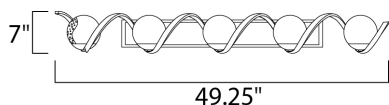

PRODUCT DESCRIPTION

Rectangular metal channel, finished in Black, is meticulously formed in a curl design to create a unique and dramatic design. Clear Seedy glass balls supported by cups of Polished Nickel are strategically positioned to balance out the design.

MEASUREMENTS

DIMENSION : 49.25" W x 7" H x 8" Ext
 BACK PLATE : 28.5" W x 4" H x 2" HCO
 HANGING WEIGHT : 13.27 lb

LAMPING

INPUT VOLTAGE : 120V
 BULB : 5 x 40W Incandescent E12 Candelabra , 200W Total
 BULB INCLUDED : (Not Included)
 DIMMABLE : Yes