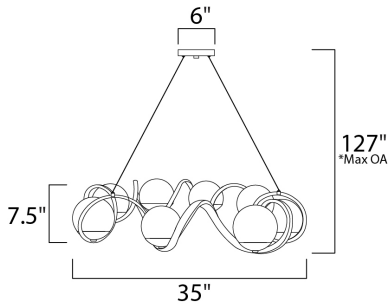

PRODUCT DESCRIPTION

Rectangular metal channel, finished in Black, is meticulously formed in a curl design to create a unique and dramatic design. Clear Seedy glass balls supported by cups of Polished Nickel are strategically positioned to balance out the design.

*max overall height

MEASUREMENTS

DIMENSION : 35" L x 35" W x 7.5" H
 MAX OAH : 127" OAH
 CANOPY : 6" W x 1" H x 6" L
 HANGING WEIGHT : 15.95 lb
 WIRE LENGTH : 120"

LAMPING

INPUT VOLTAGE : 120V
 BULB : 8 x 40W Incandescent E12 Candelabra , 320W Total
 BULB INCLUDED : (Not Included)
 DIMMABLE : Yes