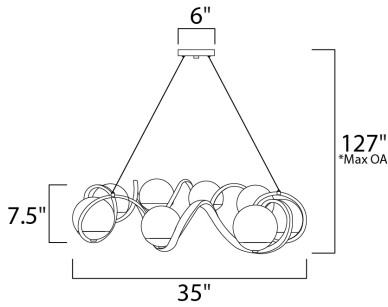

PRODUCT DESCRIPTION

Rectangular metal channel, finished in Black, is meticulously formed in a curl design to create a unique and dramatic design. Clear Seedy glass balls supported by cups of Polished Nickel are strategically positioned to balance out the design.

*max overall height

MEASUREMENTS

- DIMENSION : 35" L x 35" W x 7.5" H
- MAX OAH : 127" OAH
- CANOPY : 6" W x 1" H x 6" L
- HANGING WEIGHT : 15.95 lb
- WIRE LENGTH : 120"

LAMPING

- INPUT VOLTAGE : 120V
- BULB : 8 x 40W Incandescent E12 Candelabra , 320W Total
- BULB INCLUDED : (Not Included)
- DIMMABLE :