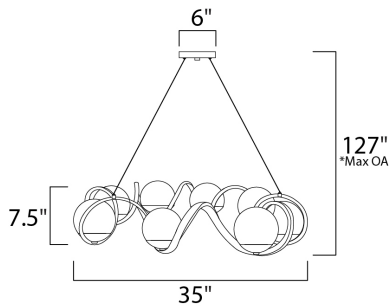

PRODUCT DESCRIPTION

Rectangular metal channel, finished in Black, is meticulously formed in a curl design to create a unique and dramatic design. Clear Seedy glass balls supported by cups of Polished Nickel are strategically positioned to balance out the design.

*max overall height

MEASUREMENTS

DIMENSION : 35" L x 35" W x 7.5" H
 MAX OAH : 127" OAH
 CANOPY : 6" W x 1" H x 6" L
 HANGING WEIGHT : 15.95 lb
 WIRE LENGTH : 120"

LAMPING

INPUT VOLTAGE : 120V
 BULB : 8 x 40W Incandescent E12 Candelabra , 320W Total
 BULB INCLUDED : (Not Included)
 DIMMABLE : Yes