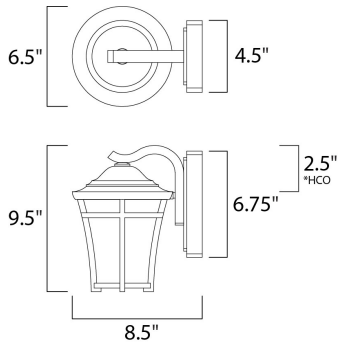

PRODUCT DESCRIPTION

This transitional design in Die Cast aluminum has a remarkable price point. Finished in Copper Oxide with a hand painted Lace glass and two lamping options of both fluorescent and incandescent versions available. Adds additional energy savings and long life.

MEASUREMENTS

DIMENSION : 6.5" W x 9.5" H x 8.5" Ext
BACK PLATE : 4.5" W x 6.75" H x 2.5" HCO
HANGING WEIGHT : 3.17 lb

LAMPING

INPUT VOLTAGE : 120V
BULB : 1 x 60W Incandescent E26 Medium , 60W Total
BULB INCLUDED : (Not Included)
DIMMABLE : Yes

FINISHES OPTION

Copper Oxide (CO)

GLASS

Lace LA

MATERIAL

Aluminum, Glass

RATINGS

cETLus
Wet Location

ADDITIONAL

OPERATING TEMPERATURE:
-20°C (-4°F), 40°C (104°F)

Always consult a qualified electrician before installing any lighting product.