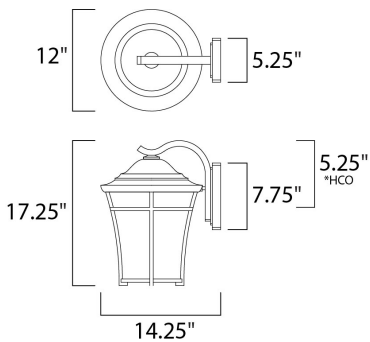

PRODUCT DESCRIPTION

This transitional design in Die Cast aluminum has a remarkable price point. Finished in Copper Oxide with a hand painted Lace glass and two lamping options of both fluorescent and incandescent versions available. Adds additional energy savings and long life.

MEASUREMENTS

DIMENSION : 12" W x 17.25" H x 14.25" Ext
BACK PLATE : 5.25" W x 7.75" H x 5.25" HCO
HANGING WEIGHT : 9.7 lb

LAMPING

INPUT VOLTAGE : 120V
BULB : 1 x 60W Incandescent E26 Medium , 60W Total
BULB INCLUDED : (Not Included)
DIMMABLE : Yes

FINISHES OPTION

Copper Oxide (CO)

GLASS

Lace LA

MATERIAL

Aluminum, Glass

RATINGS

cETLus
Wet Location

ADDITIONAL

OPERATING TEMPERATURE:
-20°C (-4°F), 40°C (104°F)

Always consult a qualified electrician before installing any lighting product.