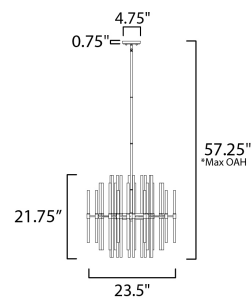

**PRODUCT DESCRIPTION**

The composition of Clear glass rods are elegantly supported by thin radial arms of staggered lengths to create an iridescent motif that is truly Divine. Finished in Polished Nickel or Heritage Brass, the simplicity of this design delivers a crisp lighting fixture that works in a multitude of interior aesthetics from contemporary to traditional. Available in pendant, chandelier, and wall sconce configurations.

\*max overall height

**MEASUREMENTS**

- DIMENSION : 23.5" L x 23.5" W x 21.75" H
- MAX OAH : 57.25" OAH
- CANOPY : 5" W x 0.75" H x 5" L
- HANGING WEIGHT : 19.14 lb

**LAMPING**

- INPUT VOLTAGE : 120V
- BULB : 8 x 60W Incandescent E12 Candelabra , 480W Total
- BULB INCLUDED : (Not Included)