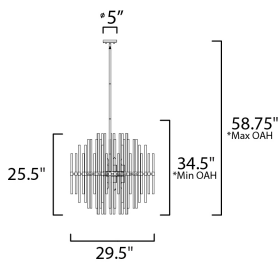

LAMPING

- INPUT VOLTAGE : 120V
- BULB : 8 x 60W Incandescent E12 Candelabra , 480W Total
- BULB INCLUDED : (Not Included)
- DIMMABLE : Y

*max overall height

Always consult a qualified electrician before installing any lighting product.