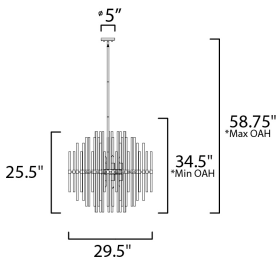

**ADDITIONAL**

SLOPE: 90  
OPERATING TEMPERATURE:  
-20°C (-4°F), 40°C (104°F)

**MEASUREMENTS**

- DIMENSION : 28.5" L x 28.5" W x 25.5" H
- MAX OAH : 59" OAH
- CANOPY : 5" W x 0.75" H x 5" L
- HANGING WEIGHT : 26.4 lb