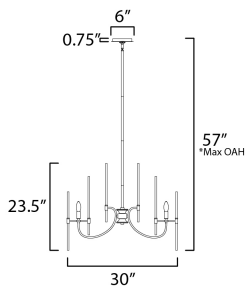

ADDITIONAL

OPERATING TEMPERATURE:
-20°C (-4°F), 40°C (104°F)

MEASUREMENTS

- DIMENSION : 30" L x 30" W x 23.5" H
- MAX OAH : 57" OAH
- CANOPY : 6" W x 0.75" H x 6" L
- HANGING WEIGHT : 8.8 lb

LAMPING

- INPUT VOLTAGE : 120V
- BULB : 6 x 60W Incandescent E12 Candelabra , 360W Total
- BULB INCLUDED : (Not Included)
- DIMMABLE : Y