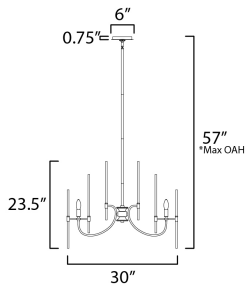

ADDITIONAL

OPERATING TEMPERATURE:
-20°C (-4°F), 40°C (104°F)

MEASUREMENTS

- DIMENSION : 30" L x 30" W x 23.5" H
- MAX OAH : 57" OAH
- CANOPY : 6" W x 0.75" H x 6" L
- HANGING WEIGHT : 8.8 lb

LAMPING

- INPUT VOLTAGE : 120V
- BULB : 6 x 60W Incandescent E12 Candelabra , 360W Total
- BULB INCLUDED : (Not Included)
- DIMMABLE :