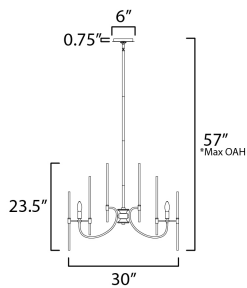

**ADDITIONAL**

OPERATING TEMPERATURE:  
-20°C (-4°F), 40°C (104°F)

**MEASUREMENTS**

DIMENSION : 30" L x 30" W x 23.5" H  
 MAX OAH : 57" OAH  
 CANOPY : 6" W x 0.75" H x 6" L  
 HANGING WEIGHT : 8.8 lb

**LAMPING**

INPUT VOLTAGE : 120V  
 BULB : 6 x 60W Incandescent E12 Candelabra , 360W Total  
 BULB INCLUDED : (Not Included)  
 DIMMABLE : Y

\*max overall height

Always consult a qualified electrician before installing any lighting product.