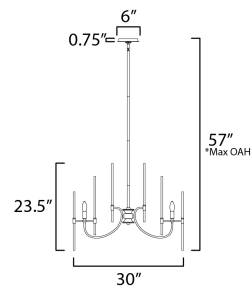

PRODUCT DESCRIPTION

The composition of Clear glass rods are elegantly supported by thin radial arms of staggered lengths to create an iridescent motif that is truly Divine. Finished in Polished Nickel or Heritage Brass, the simplicity of this design delivers a crisp lighting fixture that works in a multitude of interior aesthetics from contemporary to traditional. Available in pendant, chandelier, and wall sconce configurations.

*max overall height

MEASUREMENTS

DIMENSION : 30" L x 30" W x 23.5" H
 MAX OAH : 57" OAH
 CANOPY : 6" W x 0.75" H x 6" L
 HANGING WEIGHT : 8.8 lb

LAMPING

INPUT VOLTAGE : 120V
 BULB : 6 x 60W Incandescent E12 Candelabra , 360W Total
 BULB INCLUDED : (Not Included)
 DIMMABLE : Y