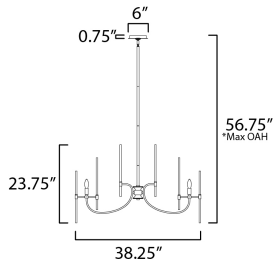

PRODUCT DESCRIPTION

The composition of Clear glass rods are elegantly supported by thin radial arms of staggered lengths to create an iridescent motif that is truly Divine. Finished in Polished Nickel or Heritage Brass, the simplicity of this design delivers a crisp lighting fixture that works in a multitude of interior aesthetics from contemporary to traditional. Available in pendant, chandelier, and wall sconce configurations.

MEASUREMENTS

DIMENSION : 38.25" L x 38.25" W x 23.75" H
 MAX OAH : 56.75" OAH
 CANOPY : 6" W x 0.75" H x 6" L
 HANGING WEIGHT : 14 lb

LAMPING

INPUT VOLTAGE : 120V
 BULB : 8 x 60W Incandescent E12 Candelabra , 480W Total
 BULB INCLUDED : (Not Included)
 DIMMABLE : Y

*max overall height

FINISHES OPTION

-  Heritage (HR)
-  Polished Nickel (PN)

GLASS

Clear CL

MATERIAL

Steel,Glass

RATINGS