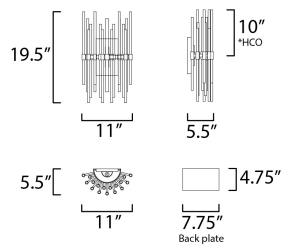

PRODUCT DESCRIPTION

The composition of Clear glass rods are elegantly supported by thin radial arms of staggered lengths to create an iridescent motif that is truly Divine. Finished in Polished Nickel or Heritage Brass, the simplicity of this design delivers a crisp lighting fixture that works in a multitude of interior aesthetics from contemporary to traditional. Available in pendant, chandelier, and wall sconce configurations.

MEASUREMENTS

DIMENSION : 11" W x 19.5" H x 5.5" Ext
MAX OAH : 58.5" OAH x 4.75" W x 7.75" H
HANGING WEIGHT : 5.94 lb

LAMPING

INPUT VOLTAGE : 120V
BULB : 2 x 60W Incandescent E12 Candelabra , 120W Total
BULB INCLUDED : (Not Included)
LIGHTING_DIRECTION : Up/Down

FINISHES OPTION

- Heritage (HR)
- Polished Nickel (PN)

GLASS

Clear CL

MATERIAL

Steel, Glass

RATINGS

cETLus
Dry Location

ADDITIONAL

INSTALL UP/DOWN: Up
OPERATING TEMPERATURE:
-20°C (-4°F), 40°C (104°F)

Always consult a qualified electrician before installing any lighting product.