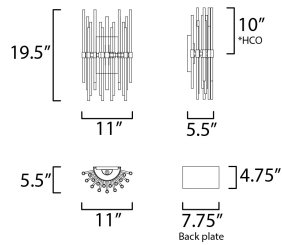

PRODUCT DESCRIPTION

The composition of Clear glass rods are elegantly supported by thin radial arms of staggered lengths to create an iridescent motif that is truly Divine. Finished in Polished Nickel or Heritage Brass, the simplicity of this design delivers a crisp lighting fixture that works in a multitude of interior aesthetics from contemporary to traditional. Available in pendant, chandelier, and wall sconce configurations.