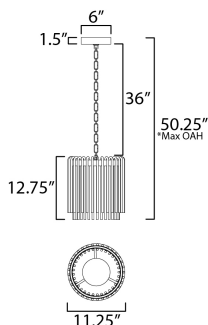

PRODUCT DESCRIPTION

Clear glass rods elegantly curve to drape over a metal frame, enclosing an integrated LED light source within. These ornamental glass rods form a luminous curtain, softly illuminated by the LEDs. The LED light source features an adjustable color temperature, allowing you to effortlessly switch between warm 2700K, neutral 3200K, and cool 4000K settings to suit any ambiance. Suspended by intricately designed chain links, the jewel-like glass skirt adds a touch of sophistication and refinement. Choose from two stunning frame finishes: Natural Aged Brass or Polished Nickel.

MEASUREMENTS

DIMENSION : 11.25" L x 11.25" W x 12.75" H
 MAX OAH : 50.25" OAH
 CANOPY : 6" W x 1.5" H x 6" L
 HANGING WEIGHT : 10.5 lb

LAMPING

INPUT VOLTAGE : 120-277V
 LUMENS : 870 Rated (750 Del.)
 BULB : 1 x 13W LED DC Integrated , 13W Total
 BULB INCLUDED : (Integrated)
 DIMMABLE : 3-in-1 Triac, ELV, or 0-10V
 CRI : 90 CRI
 COLOR_TEMP : 3000-3500-4000K

*max overall height

FINISHES OPTION

- Natural Aged Brass (NAB)
- Polished Nickel (PN)

GLASS

Clear CL

MATERIAL

Steel, Aluminum, Glass

RATINGS