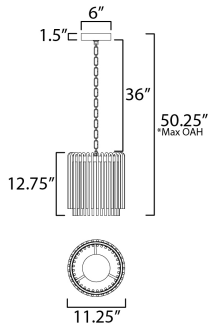

PRODUCT DESCRIPTION

Clear glass rods elegantly curve to drape over a metal frame, encasing an integrated LED light source within. These ornamental glass rods form a luminous curtain, softly illuminated by the LEDs. The LED light source features an adjustable color temperature, allowing you to effortlessly switch between warm 2700K, neutral 3200K, and cool 4000K settings to suit any ambiance. Suspended by intricately designed chain links, the jewel-like glass skirt adds a touch of sophistication and refinement. Choose from two stunning frame finishes: Natural Aged Brass or Polished Nickel.

MEASUREMENTS

- DIMENSION : 11.25" L x 11.25" W x 12.75" H
- MAX OAH : 50.25" OAH
- CANOPY : 6" W x 1.5" H x 6" L
- HANGING WEIGHT : 10.5 lb

LAMPING

- INPUT VOLTAGE : 120-277V
- LUMENS : 870 Rated (750 Del.)
- BULB : 1 x 13W LED DC Integrated , 13W Total
- BULB INCLUDED : (Integrated)
- DIMMABLE : 3-in-1 Triac, ELV, or 0-10V
- CRI : 90 CRI
- COLOR_TEMP : 30-35-40K

*max overall height

FINISHES OPTION

- Natural Aged Brass (NAB)
- Polished Nickel (PN)

GLASS

Clear CL

MATERIAL

Steel, Aluminum, Glass

RATINGS