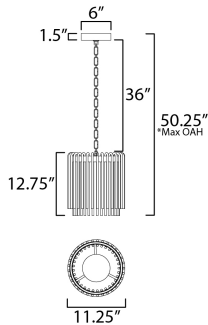

PRODUCT DESCRIPTION

Clear glass rods elegantly curve to drape over a metal frame, enclosing an integrated LED light source within. These ornamental glass rods form a luminous curtain, softly illuminated by the LEDs. The LED light source features an adjustable color temperature, allowing you to effortlessly switch between warm 2700K, neutral 3200K, and cool 4000K settings to suit any ambiance. Suspended by intricately designed chain links, the jewel-like glass skirt adds a touch of sophistication and refinement. Choose from two stunning frame finishes: Natural Aged Brass or Polished Nickel.

MEASUREMENTS

DIMENSION : 11.25" L x 11.25" W x 12.75" H
 MAX OAH : 50.25" OAH
 CANOPY : 6" W x 1.5" H x 6" L
 HANGING WEIGHT : 10.5 lb

LAMPING

INPUT VOLTAGE : 120-277V
 LUMENS : 870 Rated (750 Del.)
 BULB : 1 x 13W LED DC Integrated , 13W Total
 BULB INCLUDED : (Integrated)
 DIMMABLE : 3-in-1 Triac, ELV, or 0-10V
 CRI : 90 CRI
 COLOR_TEMP : 3000-3500-4000K

*max overall height

FINISHES OPTION

- Natural Aged Brass (NAB)
- Polished Nickel (PN)

GLASS

Clear CL

MATERIAL

Steel, Aluminum, Glass

RATINGS