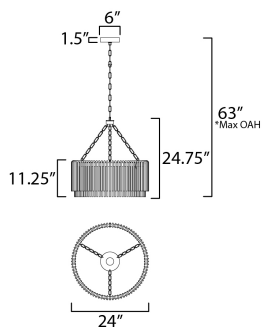

*max overall height

Always consult a qualified electrician before installing any lighting product.