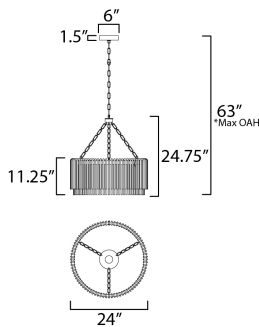

*max overall height

Always consult a qualified electrician before installing any lighting product.