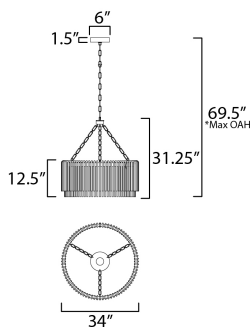

LAMPING

- INPUT VOLTAGE : 120-277V
- LUMENS : 2,680 Rated (2,400 Del.)
- BULB : 1 x 40W LED DC Integrated , 40W Total
- BULB INCLUDED : (Integrated)
- DIMMABLE : 3-in-1 Triac, ELV, or 0-10V
- CRI : 90 CRI
- COLOR_TEMP : 3000-3500-4000K

*max overall height

Always consult a qualified electrician before installing any lighting product.