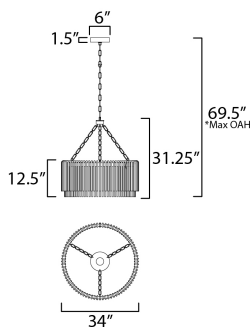

LAMPING

- INPUT VOLTAGE : 120-277V
- LUMENS : 2,680 Rated (2,400 Del.)
- BULB : 1 x 40W LED DC Integrated , 40W Total
- BULB INCLUDED : (Integrated)
- DIMMABLE : 3-in-1 Triac, ELV, or 0-10V
- CRI : 90 CRI
- COLOR_TEMP : 30-35-40K

*max overall height

Always consult a qualified electrician before installing any lighting product.