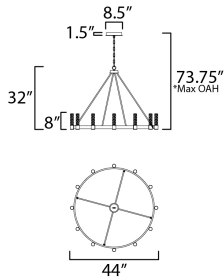

MEASUREMENTS

DIMENSION : 44" L x 44" W x 32" H
 MAX OAH : 73.75" OAH
 CANOPY : 8.5" W x 1.5" H x 8.5" L
 HANGING WEIGHT : 32.7 lb

LAMPING

INPUT VOLTAGE : 120V
 LUMENS : 3,840 Rated (3,240 Del.)
 BULB : 12 x 4W LED DC Integrated , 48W Total
 BULB INCLUDED : (Integrated)
 DIMMABLE : Triac,ELV,0-10V
 CRI : 90 CRI
 COLOR_TEMP : 3000K