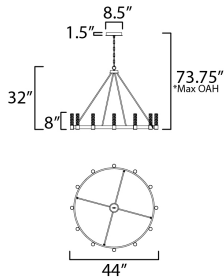

**MEASUREMENTS**

- DIMENSION : 44" L x 44" W x 32" H
- MAX OAH : 73.75" OAH
- CANOPY : 8.5" W x 1.5" H x 8.5" L
- HANGING WEIGHT : 32.7 lb

**LAMPING**

- INPUT VOLTAGE : 120V
- LUMENS : 3,840 Rated (3,240 Del.)
- BULB : 12 x 4W LED DC Integrated , 48W Total
- BULB INCLUDED : (Integrated)
- DIMMABLE : Triac,ELV,0-10V
- CRI : 90 CRI
- COLOR\_TEMP : 3000K