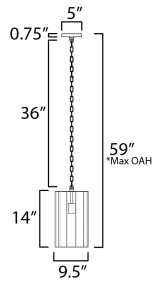

\*max overall height

**MEASUREMENTS**

- DIMENSION : 9.5" L x 9.5" W x 14" H
- MAX OAH : 59" OAH
- CANOPY : 5" W x 0.75" H x 5" L
- HANGING WEIGHT : 7.48 lb

**LAMPING**

- INPUT VOLTAGE : 120V
- BULB : 1 x 60W Incandescent E26 Medium , 60W Total
- BULB INCLUDED : (Not Included)
- DIMMABLE : Triac or ELV (Phase Dim)