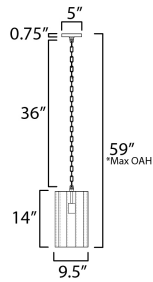

\*max overall height

**MEASUREMENTS**

- DIMENSION : 9.5" L x 9.5" W x 14" H
- MAX OAH : 59" OAH
- CANOPY : 5" W x 0.75" H x 5" L
- HANGING WEIGHT : 7.48 lb

**LAMPING**

- INPUT VOLTAGE : 120V
- BULB : 1 x 60W Incandescent E26 Medium , 60W Total
- BULB INCLUDED : (Not Included)
- DIMMABLE : Triac or ELV (Phase Dim)