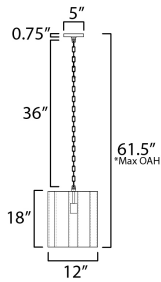

**MEASUREMENTS**

DIMENSION : 12" L x 12" W x 18" H  
 MAX OAH : 61.5" OAH  
 CANOPY : 5" W x 0.75" H x 5" L  
 HANGING WEIGHT : 9.152 lb

**LAMPING**

INPUT VOLTAGE : 120V  
 BULB : 1 x 100W Incandescent E26 Medium , 100W Total  
 BULB INCLUDED : (Not Included)  
 DIMMABLE : Triac or ELV (Phase Dim)

\*max overall height

**FINISHES OPTION**

-  Gunmetal / Gold (GMGLD)
-  Weathered Brass (WBR)

**MATERIAL**

Steel

**RATINGS**

cULus  
 Dry Location

**ADDITIONAL**