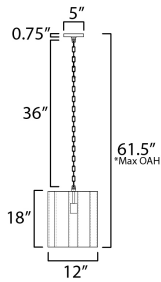

\*max overall height

**MEASUREMENTS**

- DIMENSION : 12" L x 12" W x 18" H
- MAX OAH : 61.5" OAH
- CANOPY : 5" W x 0.75" H x 5" L
- HANGING WEIGHT : 9.152 lb

**LAMPING**

- INPUT VOLTAGE : 120V
- BULB : 1 x 100W Incandescent E26 Medium , 100W Total
- BULB INCLUDED : (Not Included)
- DIMMABLE : Triac or ELV (Phase Dim)

**FINISHES OPTION**

-  Gunmetal / Gold (GMGLD)
-  Weathered Brass (WBR)

**MATERIAL**

Steel

**RATINGS**

cULus  
Dry Location

**ADDITIONAL**

OPERATING TEMPERATURE:  
-20°C (-4°F), 40°C (104°F)