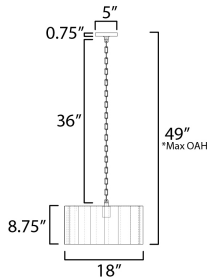

**MEASUREMENTS**

DIMENSION : 18" L x 18" W x 8.75" H  
 MAX OAH : 49" OAH  
 CANOPY : 5" W x 0.75" H x 5" L  
 HANGING WEIGHT : 7.084 lb

**LAMPING**

INPUT VOLTAGE : 120V  
 BULB : 1 x 100W Incandescent E26 Medium , 100W Total  
 BULB INCLUDED : (Not Included)  
 DIMMABLE : Triac or ELV (Phase Dim)

\*max overall height

**FINISHES OPTION**

-  Gunmetal / Gold (GMGLD)
-  Weathered Brass (WBR)

**MATERIAL**

Steel

**RATINGS**

cULus  
 Dry Location

**ADDITIONAL**