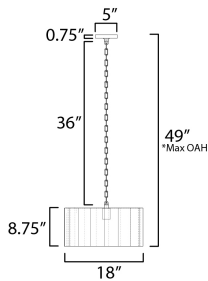

MEASUREMENTS

DIMENSION : 18" L x 18" W x 8.75" H
 MAX OAH : 49" OAH
 CANOPY : 5" W x 0.75" H x 5" L
 HANGING WEIGHT : 7.084 lb

LAMPING

INPUT VOLTAGE : 120V
 BULB : 1 x 100W Incandescent E26 Medium , 100W Total
 BULB INCLUDED : (Not Included)
 DIMMABLE : Triac or ELV (Phase Dim)

*max overall height

FINISHES OPTION

-  Gunmetal / Gold (GMGLD)
-  Weathered Brass (WBR)

MATERIAL

Steel

RATINGS

cULus
 Dry Location

ADDITIONAL