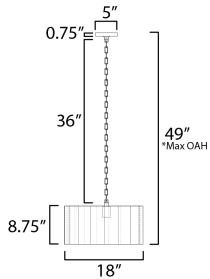

MEASUREMENTS

DIMENSION : 18" L x 18" W x 8.75" H
 MAX OAH : 49" OAH
 CANOPY : 5" W x 0.75" H x 5" L
 HANGING WEIGHT : 7.084 lb

LAMPING

INPUT VOLTAGE : 120V
 BULB : 1 x 100W Incandescent E26 Medium , 100W Total
 BULB INCLUDED : (Not Included)
 DIMMABLE : Triac or ELV (Phase Dim)

*max overall height

FINISHES OPTION

-  Gunmetal / Gold (GMGLD)
-  Weathered Brass (WBR)

MATERIAL

Steel

RATINGS

cULus
 Dry Location

ADDITIONAL