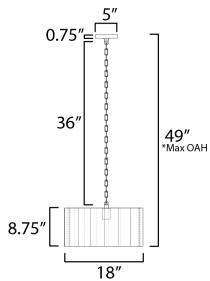

**MEASUREMENTS**

DIMENSION : 18" L x 18" W x 8.75" H  
 MAX OAH : 49" OAH  
 CANOPY : 5" W x 0.75" H x 5" L  
 HANGING WEIGHT : 7.084 lb

**LAMPING**

INPUT VOLTAGE : 120V  
 BULB : 1 x 100W Incandescent E26 Medium , 100W Total  
 BULB INCLUDED : (Not Included)  
 DIMMABLE : Triac or ELV (Phase Dim)

\*max overall height

**FINISHES OPTION**

-  Gunmetal / Gold (GMGLD)
-  Weathered Brass (WBR)

**MATERIAL**

Steel

**RATINGS**

cULus  
 Dry Location

**ADDITIONAL**