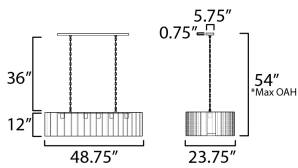

**MEASUREMENTS**

- DIMENSION : 48.75" L x 23.75" W x 12" H
- MAX OAH : 54" OAH
- CANOPY : 36.25" W x 1" H x 5.75" L
- HANGING WEIGHT : 15.4 lb

**LAMPING**

- INPUT VOLTAGE : 120V
- BULB : 5 x 100W Incandescent E26 Medium , 500W Total
- BULB INCLUDED : (Not Included)
- DIMMABLE : Triac or ELV (Phase Dim)

\*max overall height

**FINISHES OPTION**

- Gunmetal / Gold (GMGLD)
- Weathered Brass (WBR)

**MATERIAL**

Steel

**RATINGS**

cULus  
Dry Location

**ADDITIONAL**