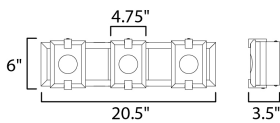

MEASUREMENTS

DIMENSION : 20.5" L 6" H x 3.5" Ext
 BACK PLATE : 4.75" W x 5" H x 3" HCO
 HANGING WEIGHT : 6.49 lb

LAMPING

INPUT VOLTAGE : 120V
 LUMENS : 1,295 Rated (1,250 Del.)
 BULB : 3 x 6W LED PCB Integrated , 18W Total
 BULB INCLUDED : (Integrated)
 DIMMABLE : ELV
 CRI : 90 CRI
 COLOR_TEMP : 3000K