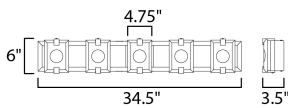

MEASUREMENTS

DIMENSION : 34.5" L 6" H x 3.5" Ext
 BACK PLATE : 4.75" W x 5" H x 3" HCO
 HANGING WEIGHT : 9.9 lb

LAMPING

INPUT VOLTAGE : 120V
 LUMENS : 2,030 Rated (1,960 Del.)
 BULB : 5 x 6W LED PCB Integrated , 30W Total
 BULB INCLUDED : (Integrated)
 DIMMABLE : ELV
 CRI : 90 CRI
 COLOR_TEMP : 3000K