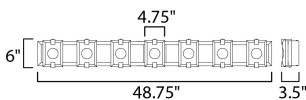

**MEASUREMENTS**

DIMENSION : 48.75" L 6" H x 3.5" Ext  
 BACK PLATE : 4.75" W x 5" H x 3" HCO  
 HANGING WEIGHT : 13.002 lb

**LAMPING**

INPUT VOLTAGE : 120V  
 LUMENS : 2,730 Rated (2,530 Del.)  
 BULB : 7 x 6W LED PCB Integrated , 42W Total  
 BULB INCLUDED : (Integrated)  
 DIMMABLE : ELV  
 CRI : 90 CRI  
 COLOR\_TEMP : 3000K