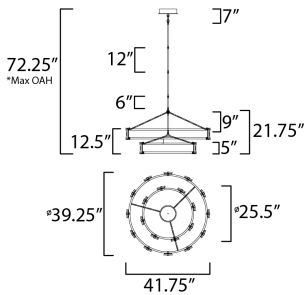

*max overall height

MEASUREMENTS

DIMENSION : 41.75" L x 41.75" W x 21.75" H
 MAX OAH : 72.25" OAH
 CANOPY : 7.75" W x 1.5" H x 7.75" L
 HANGING WEIGHT : 42.9 lb

LAMPING

INPUT VOLTAGE : 120-277V
 LUMENS : 5,300 Rated (4,000 Del.)
 BULB : 2 x 3.8W LED PCB Integrated , 76W Total
 BULB INCLUDED : (Integrated)
 DIMMABLE : ELV
 CRI : 90 CRI
 COLOR_TEMP : 3000K