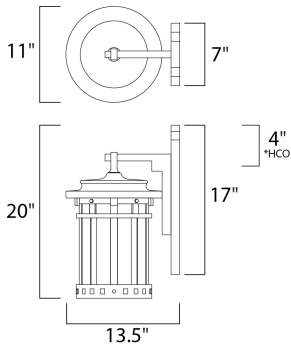

PRODUCT DESCRIPTION

Maxim Lighting's Santa Barbara VX Collection is made with Vivex, a material twice the strength of resin, is non-corrosive, UV resistant and backed with a 5-Year Limited Warranty. Santa Barbara VX features our Sienna finish and Seedy glass.

MEASUREMENTS

DIMENSION : 11" W x 20" H x 13.5" Ext
BACK PLATE : 7" W x 17" H x 4" HCO
HANGING WEIGHT : 11.66 lb

LAMPING

INPUT VOLTAGE : 120V
BULB : 3 x 40W Incandescent E12 Candelabra , 120W Total
BULB INCLUDED : (Not Included)
DIMMABLE : Yes

FINISHES OPTION

Sienna (SE)

GLASS

Seedy CD

MATERIAL

Vivex Resin Composite, Glass

RATINGS

cETLus
Wet Location

ADDITIONAL

OPERATING TEMPERATURE:
-20°C (-4°F), 40°C (104°F)

Always consult a qualified electrician before installing any lighting product.