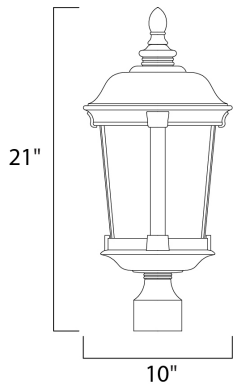

**MEASUREMENTS**

DIMENSION : 10" L x 10" W x 21" H

HANGING WEIGHT : 6.82 lb

**LAMPING**

INPUT VOLTAGE : 120V

BULB : 3 x 40W Incandescent E12 Candelabra , 120W Total

BULB INCLUDED : (Not Included)

DIMMABLE : Yes