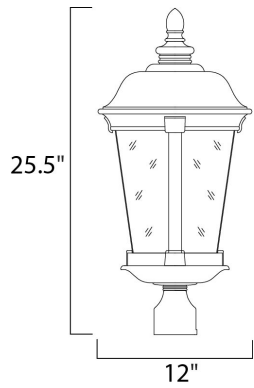

MEASUREMENTS

DIMENSION : 12" L x 12" W x 25.5" H

HANGING WEIGHT : 8.36 lb

LAMPING

INPUT VOLTAGE : 120V

BULB : 3 x 40W Incandescent E12 Candelabra , 120W Total

BULB INCLUDED : (Not Included)

DIMMABLE : Yes