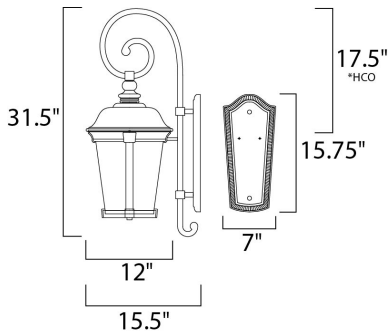

PRODUCT DESCRIPTION

Maxim Lighting's Dover VX Collection is made with Vivex, a material twice the strength of resin, is non-corrosive, UV resistant and backed with a 5-Year Limited Warranty. Dover VX features our Bronze finish and Seedy glass.

MEASUREMENTS

- DIMENSION : 12" W x 31.5" H x 15.5" Ext
- BACK PLATE : 7" W x 15.75" H x 17.5" HCO
- HANGING WEIGHT : 20.02 lb

LAMPING

- INPUT VOLTAGE : 120V
- BULB : 3 x 40W Incandescent E12 Candelabra , 120W Total
- BULB INCLUDED : (Not Included)
- DIMMABLE : Yes

FINISHES OPTION

- Bronze (BZ)

GLASS

Seedy CD

MATERIAL

Vivex Resin Composite, Glass

RATINGS

cETLus
Wet Location

ADDITIONAL

OPERATING TEMPERATURE:
-20°C (-4°F), 40°C (104°F)

Always consult a qualified electrician before installing any lighting product.