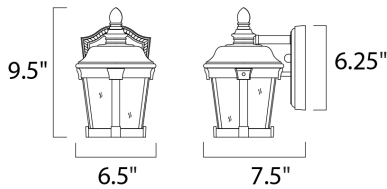

**MEASUREMENTS**

DIMENSION : 6.5" W x 9.5" H x 7.5" Ext  
 BACK PLATE : 5.25" W x 6.25" H x 4" HCO  
 HANGING WEIGHT : 2.64 lb

**LAMPING**

INPUT VOLTAGE : 120V  
 BULB : 1 x 60W Incandescent E26 Medium , 60W Total  
 BULB INCLUDED : (Not Included)  
 DIMMABLE : Yes