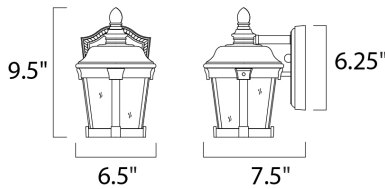

**MEASUREMENTS**

DIMENSION : 6.5" W x 9.5" H x 7.5" Ext  
 BACK PLATE : 5.25" W x 6.25" H x 4" HCO  
 HANGING WEIGHT : 2.64 lb

**LAMPING**

INPUT VOLTAGE : 120V  
 BULB : 1 x 60W Incandescent E26 Medium , 60W Total  
 BULB INCLUDED : (Not Included)  
 DIMMABLE : Yes