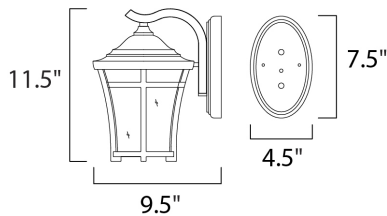

MEASUREMENTS

DIMENSION : 7.5" W x 11.5" H x 9.5" Ext
 BACK PLATE : 4.5" W x 7.5" H x 4" HCO
 HANGING WEIGHT : 3.5 lb

LAMPING

INPUT VOLTAGE : 120V
 BULB : 1 x 60W Incandescent E26 Medium , 60W Total
 BULB INCLUDED : (Not Included)
 DIMMABLE : Yes