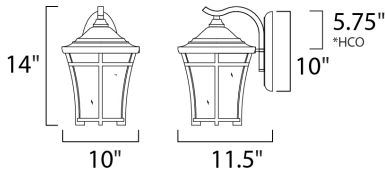

\*height from center of outlet to the top of the fixture

**MEASUREMENTS**

- DIMENSION : 10" W x 14" H x 11.5" Ext
- BACK PLATE : 5.25" W x 10" H x 5.75" HCO
- HANGING WEIGHT : 5.55 lb

**LAMPING**

- INPUT VOLTAGE : 120V
- BULB : 1 x 60W Incandescent E26 Medium , 60W Total
- BULB INCLUDED : (Not Included)
- DIMMABLE : Yes