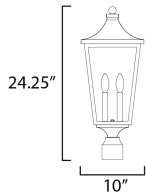

**MEASUREMENTS**

DIMENSION : 10" W x 24.25" H  
 HANGING WEIGHT : 6.89 lb

**LAMPING**

INPUT VOLTAGE : 120V  
 BULB : 2 x 40W Incandescent E12 Candelabra , 80W Total  
 BULB INCLUDED : (Not Included)  
 DIMMABLE : Y