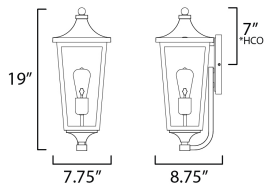

LAMPING

INPUT VOLTAGE : 120V
BULB : 1 x 60W Incandescent E26 Medium , 60W Total
BULB INCLUDED : (Not Included)
DIMMABLE : Y