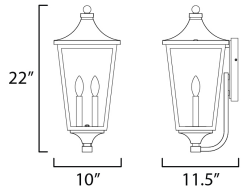

MEASUREMENTS

DIMENSION : 10" W x 22" H x 11.5" Ext
 BACK PLATE : 6.25" W x 9.5" H x 14" HCO
 HANGING WEIGHT : 8.69 lb

LAMPING

INPUT VOLTAGE : 120V
 BULB : 2 x 40W Incandescent E12 Candelabra , 80W Total
 BULB INCLUDED : (Not Included)
 DIMMABLE : Y