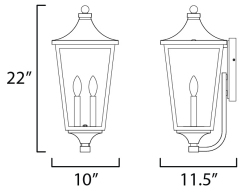

**MEASUREMENTS**

DIMENSION : 10" W x 22" H x 11.5" Ext  
 BACK PLATE : 6.25" W x 9.5" H x 14" HCO  
 HANGING WEIGHT : 8.69 lb

**LAMPING**

INPUT VOLTAGE : 120V  
 BULB : 2 x 40W Incandescent E12 Candelabra , 80W Total  
 BULB INCLUDED : (Not Included)  
 DIMMABLE : Y