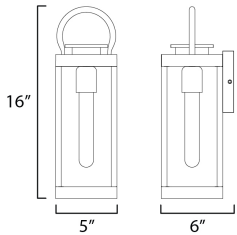

ADDITIONAL

INSTALL UP/DOWN: Down
OPERATING TEMPERATURE:
-20°C (-4°F), 40°C (104°F)

MEASUREMENTS

- DIMENSION : 5" W x 16" H x 6" Ext
- BACK PLATE : 5" W x 5" H x 9.5" HCO
- HANGING WEIGHT : 3.78 lb

LAMPING