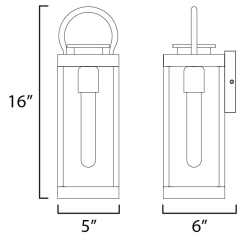

**MEASUREMENTS**

DIMENSION : 5" W x 16" H x 6" Ext  
 BACK PLATE : 5" W x 5" H x 9.5" HCO  
 HANGING WEIGHT : 3.78 lb

**LAMPING**

INPUT VOLTAGE : 120V  
 BULB : 1 x 60W Incandescent E26 Medium , 60W Total  
 BULB INCLUDED : (Not Included)  
 DIMMABLE : Y