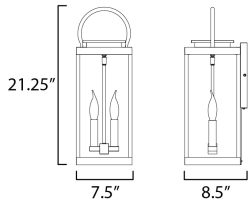

**MEASUREMENTS**

DIMENSION : 7.5" W x 21.25" H x 8.5" Ext  
 BACK PLATE : 7.5" W x 8.75" H x 12" HCO  
 HANGING WEIGHT : 7.99 lb

**LAMPING**

INPUT VOLTAGE : 120V  
 BULB : 2 x 60W Incandescent E12 Candelabra , 120W Total  
 BULB INCLUDED : (Not Included)  
 DIMMABLE : Y