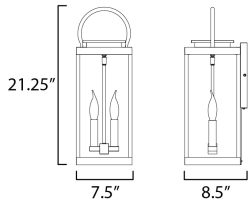

MEASUREMENTS

DIMENSION : 7.5" W x 21.25" H x 8.5" Ext
 BACK PLATE : 7.5" W x 8.75" H x 12" HCO
 HANGING WEIGHT : 7.99 lb

LAMPING

INPUT VOLTAGE : 120V
 BULB : 2 x 60W Incandescent E12 Candelabra , 120W Total
 BULB INCLUDED : (Not Included)
 DIMMABLE : Y