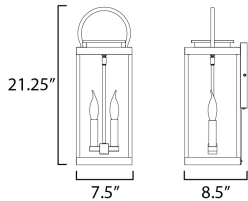

MEASUREMENTS

DIMENSION : 7.5" W x 21.25" H x 8.5" Ext
 BACK PLATE : 7.5" W x 8.75" H x 12" HCO
 HANGING WEIGHT : 7.986 lb

LAMPING

INPUT VOLTAGE : 120V
 BULB : 2 x 60W Incandescent E12 Candelabra , 120W Total
 BULB INCLUDED : (Not Included)
 DIMMABLE : Y