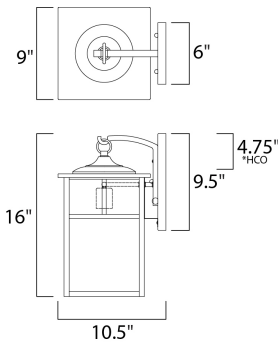

PRODUCT DESCRIPTION

Coldwater is a traditional, craftsman/mission style collection from Maxim Lighting International in Burnished with Honey glass.

MEASUREMENTS

DIMENSION : 9" W x 16" H x 10" Ext
BACK PLATE : 6" W x 9.5" H x 4.75" HCO
HANGING WEIGHT : 6.24 lb

LAMPING

INPUT VOLTAGE : 120V
BULB : 1 x 60W Incandescent E26 Medium , 60W Total
BULB INCLUDED : (Not Included)
DIMMABLE : Yes

FINISHES OPTION

- Black (BK)
- Burnished (BU)

GLASS

White WT

MATERIAL

Aluminum, Glass

RATINGS

cETLus
Wet Location

ADDITIONAL

OPERATING TEMPERATURE:
-20°C (-4°F), 40°C (104°F)

PHOTOMETRIC: Report Found Online

Always consult a qualified electrician before installing any lighting product.