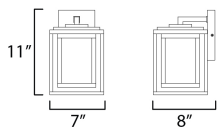

PRODUCT DESCRIPTION

A dual framed structure creates dimension on these outdoor lighting fixtures that is both contemporary and transitional. The construction consists of two frames of square tubing and squared components. The inner frame's Clear Seedy glass reduces glare from the light and appears dirt-free for longer periods. This is a comprehensive collection to brighten all areas of your outdoor space, available in various sized sconces as well as hanging and post configurations.

MEASUREMENTS

DIMENSION : 7" W x 11" H x 8" Ext
 BACK PLATE : 4.75" W x 6.5" H x 7.75" HCO
 HANGING WEIGHT : 3.65 lb

LAMPING

INPUT VOLTAGE : 120V
 BULB : 1 x 60W Incandescent E26 Medium , 60W Total
 BULB INCLUDED : (Not Included)
 DIMMABLE : Y
 LIGHTING_DIRECTION : Down