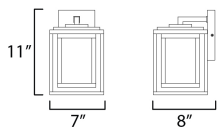

PRODUCT DESCRIPTION

A dual framed structure creates dimension on these outdoor lighting fixtures that is both contemporary and transitional. The construction consists of two frames of square tubing and squared components. The inner frame's Clear Seedy glass reduces glare from the light and appears dirt-free for longer periods. This is a comprehensive collection to brighten all areas of your outdoor space, available in various sized sconces as well as hanging and post configurations.

MEASUREMENTS

DIMENSION : 7" W x 11" H x 8" Ext
 BACK PLATE : 4.75" W x 6.5" H x 7.75" HCO
 HANGING WEIGHT : 3.65 lb

LAMPING

INPUT VOLTAGE : 120V
 BULB : 1 x 60W Incandescent E26 Medium , 60W Total
 BULB INCLUDED : (Not Included)
 DIMMABLE : Triac or ELV
 LIGHTING_DIRECTION : Down