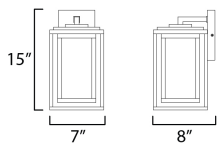

PRODUCT DESCRIPTION

A dual framed structure creates dimension on these outdoor lighting fixtures that is both contemporary and transitional. The construction consists of two frames of square tubing and squared components. The inner frame's Clear Seedy glass reduces glare from the light and appears dirt-free for longer periods. This is a comprehensive collection to brighten all areas of your outdoor space, available in various sized sconces as well as hanging and post configurations.

MEASUREMENTS

DIMENSION : 7" W x 15" H x 8" Ext
 BACK PLATE : 4.75" W x 6.5" H x 11.75" HCO
 HANGING WEIGHT : 4.73 lb

LAMPING

INPUT VOLTAGE : 120V
 BULB : 1 x 60W Incandescent E26 Medium , 60W Total
 BULB INCLUDED : (Not Included)
 DIMMABLE : Triac or ELV
 LIGHTING_DIRECTION : Down