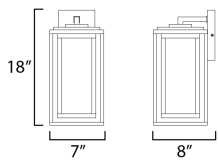

PRODUCT DESCRIPTION

A dual framed structure creates dimension on these outdoor lighting fixtures that is both contemporary and transitional. The construction consists of two frames of square tubing and squared components. The inner frame's Clear Seedy glass reduces glare from the light and appears dirt-free for longer periods. This is a comprehensive collection to brighten all areas of your outdoor space, available in various sized sconces as well as hanging and post configurations.

MEASUREMENTS

DIMENSION : 7" W x 18" H x 8" Ext
 BACK PLATE : 4.75" W x 6.5" H x 14.75" HCO
 HANGING WEIGHT : 5.48 lb

LAMPING

INPUT VOLTAGE : 120V
 BULB : 1 x 60W Incandescent E26 Medium , 60W Total
 BULB INCLUDED : (Not Included)
 DIMMABLE : Triac or ELV
 LIGHTING_DIRECTION : Down