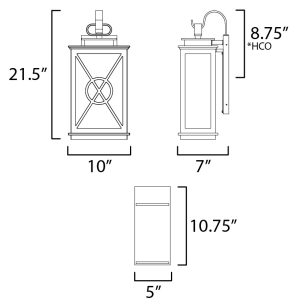

PRODUCT DESCRIPTION

Styled as a classic early American coach lantern, the Yorktown sconces offer an established exterior design aesthetic with the modern engineering to withstand the harshest climates. A crossing pattern of the material wraps clear glass panes that protects them and adds visual interest. Featured prominently on the back plate of these lanterns is a stainless-steel overlay in Antique Copper that evokes the historical reference embodied in the design and attractive contrast to the fixtures rated for wet locations.

MEASUREMENTS

DIMENSION : 10" W x 21.5" H x 7" Ext
BACK PLATE : 4.9" W x 10.9" H x 8.75" HCO
HANGING WEIGHT : 11 lb

LAMPING

INPUT VOLTAGE : 120V
BULB : 2 x 40W Incandescent E12 Candelabra , 80W Total
BULB INCLUDED : (Not Included)
DIMMABLE : Y
LIGHTING_DIRECTION : Up

FINISHES OPTION

Black/Aged Copper (ACPBK)

GLASS

Clear CL

MATERIAL

Vivex EPMM, Glass

RATINGS

cETLus
Wet Location

ADDITIONAL

INSTALL UP/DOWN: Vertical
OPERATING TEMPERATURE:
-20°C (-4°F), 40°C (104°F)

Always consult a qualified electrician before installing any lighting product.