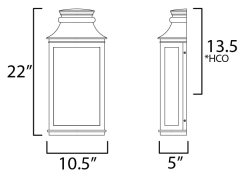

LAMPING

INPUT VOLTAGE : 120V
BULB : 3 x 40W Incandescent E12 Candelabra , 120W Total
BULB INCLUDED : (Not Included)