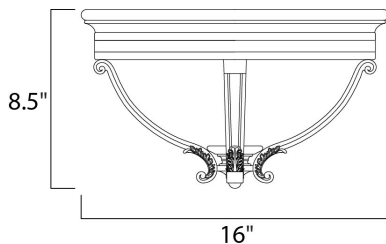

MEASUREMENTS

DIMENSION : 16" L x 16" W x 8.5" H
HANGING WEIGHT : 9.02 lb

LAMPING

INPUT VOLTAGE : 120V
BULB : 3 x 60W Incandescent E26 Medium , 180W Total
BULB INCLUDED : (Not Included)
DIMMABLE :

FINISHES OPTION