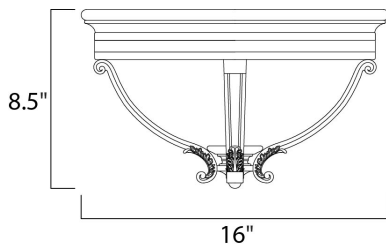

#### MEASUREMENTS

DIMENSION : 16" L x 16" W x 8.5" H  
HANGING WEIGHT : 9.02 lb