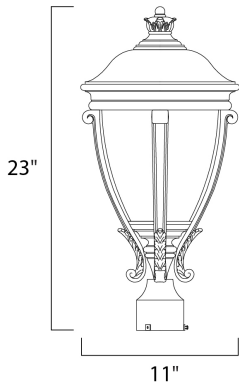

MEASUREMENTS

DIMENSION : 11" L x 11" W x 23" H
 HANGING WEIGHT : 6.82 lb

LAMPING

INPUT VOLTAGE : 120V
 BULB : 3 x 40W Incandescent E12 Candelabra , 120W Total
 BULB INCLUDED : (Not Included)
 DIMMABLE :

FINISHES OPTION