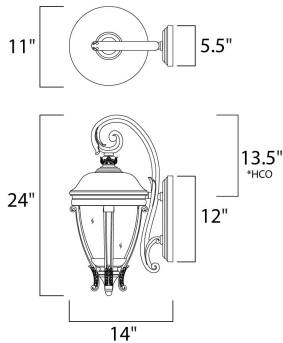

PRODUCT DESCRIPTION

Maxim Lighting's Camden VX Collection is made with Vivex, a material twice the strength of resin, is non-corrosive, UV resistant and backed with a 5-Year Limited Warranty. Camden VX is available in our Black or Golden Bronze finish and our Water Glass.

MEASUREMENTS

DIMENSION : 11" W x 24" H x 14" Ext
BACK PLATE : 5.5" W x 12" H x 13.5" HCO
HANGING WEIGHT : 9.81 lb

LAMPING

INPUT VOLTAGE : 120V
BULB : 3 x 40W Incandescent E12 Candelabra , 120W Total
BULB INCLUDED : (Not Included)
DIMMABLE : Yes

FINISHES OPTION

- Black (BK)
- Golden Bronze (GO)

GLASS

Water Glass WG

MATERIAL

Vivex Resin Composite, Glass

RATINGS

cETLus
Wet Location

ADDITIONAL

OPERATING TEMPERATURE:
-20°C (-4°F), 40°C (104°F)

Always consult a qualified electrician before installing any lighting product.