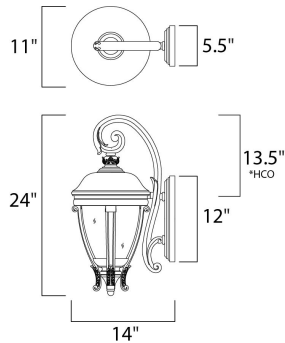

PRODUCT DESCRIPTION

Maxim Lighting's Camden VX Collection is made with Vivex, a material twice the strength of resin, is non-corrosive, UV resistant and backed with a 5-Year Limited Warranty. Camden VX is available in our Black or Golden Bronze finish and our Water Glass.

MEASUREMENTS

DIMENSION : 11" W x 24" H x 14" Ext
BACK PLATE : 5.5" W x 12" H x 13.5" HCO
HANGING WEIGHT : 9.81 lb

LAMPING

INPUT VOLTAGE : 120V
BULB : 3 x 40W Incandescent E12 Candelabra , 120W Total
BULB INCLUDED : (Not Included)
DIMMABLE : Yes

FINISHES OPTION

- Black (BK)
- Golden Bronze (GO)

GLASS

Water Glass WG

MATERIAL

Vivex Resin Composite, Glass

RATINGS

cETLus
Wet Location

ADDITIONAL

OPERATING TEMPERATURE:
-20°C (-4°F), 40°C (104°F)

Always consult a qualified electrician before installing any lighting product.